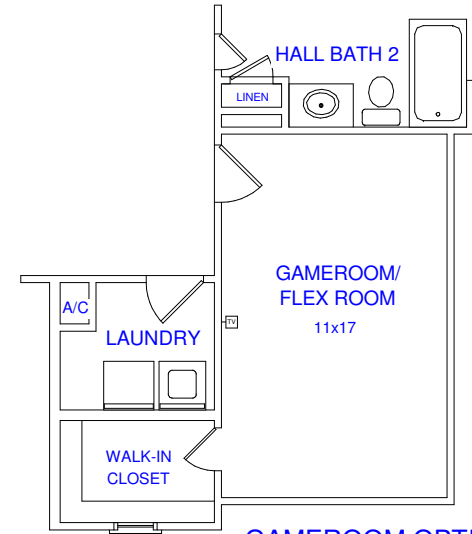

POSTWOOD HOMES PLAN 350

2392 SQ FT

(2585 SQ FT WITH GAMEROOM OPTION)

FIRST FLOOR

FULL BATH 3
OPTION

GAMEROOM OPTION

SECOND FLOOR