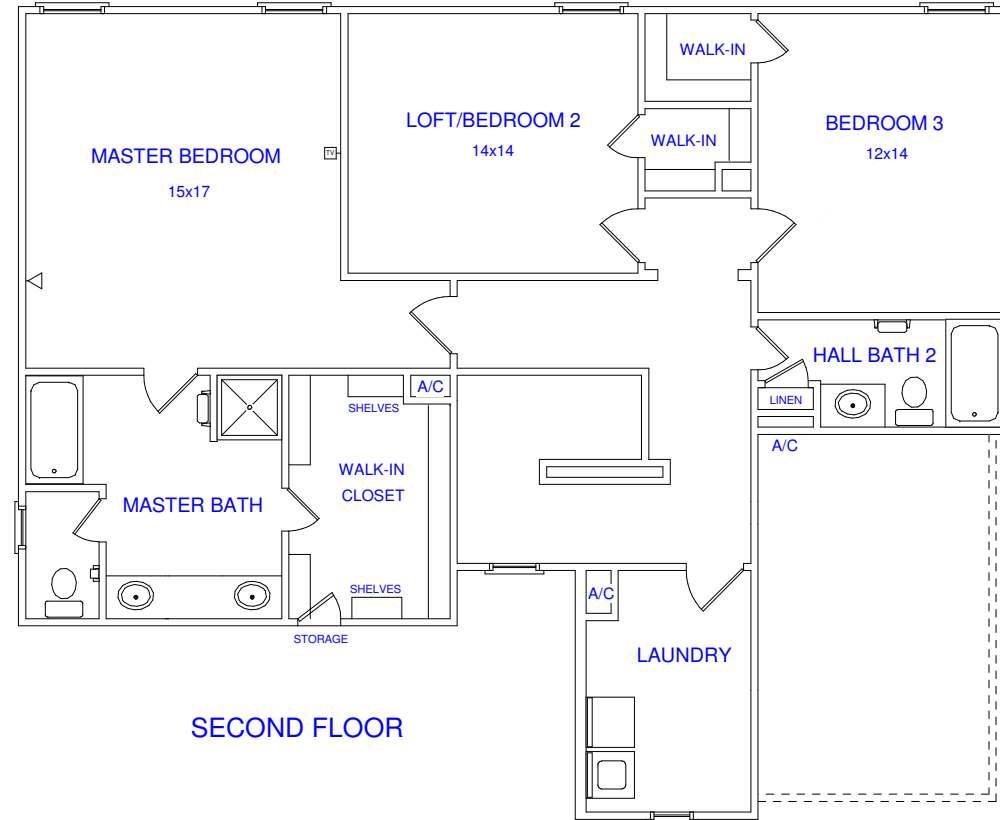

POSTWOOD HOMES PLAN 350

2392 SQ FT

(2585 SQ FT WITH GAMEROOM OPTION)

FIRST FLOOR

FULL BATH 3
OPTION

GAMEROOM OPTION

SECOND FLOOR