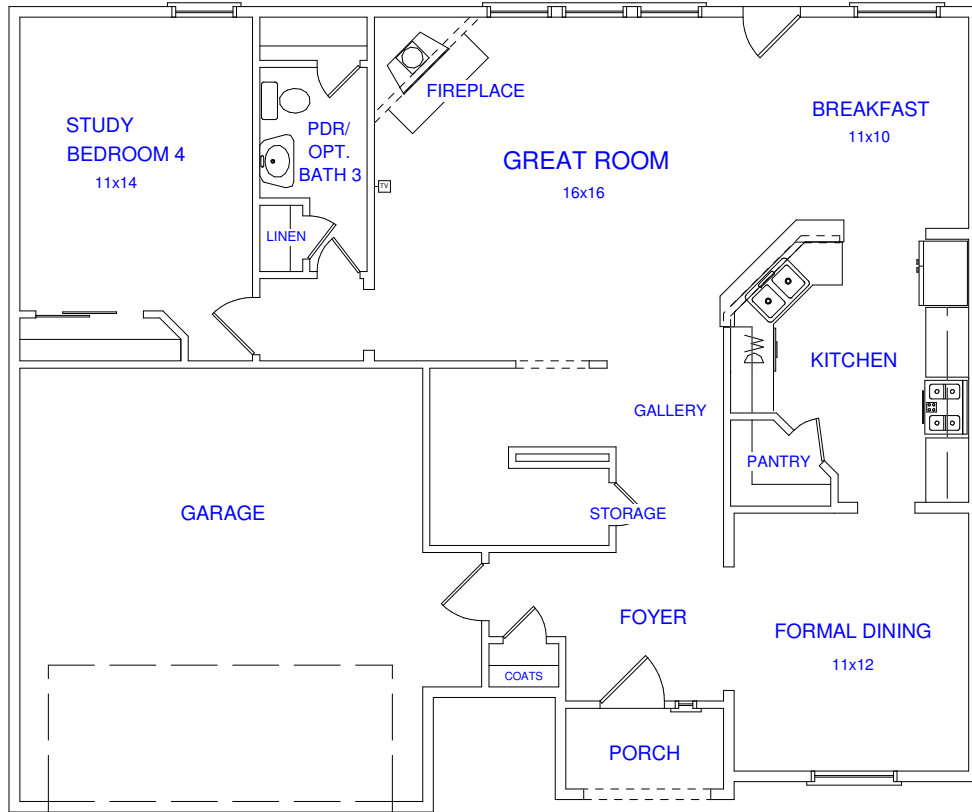

POSTWOOD HOMES PLAN 350

2392 SQ FT

(2585 SQ FT WITH GAMEROOM OPTION)

FIRST FLOOR

FULL BATH 3
OPTION

GAMEROOM OPTION

SECOND FLOOR