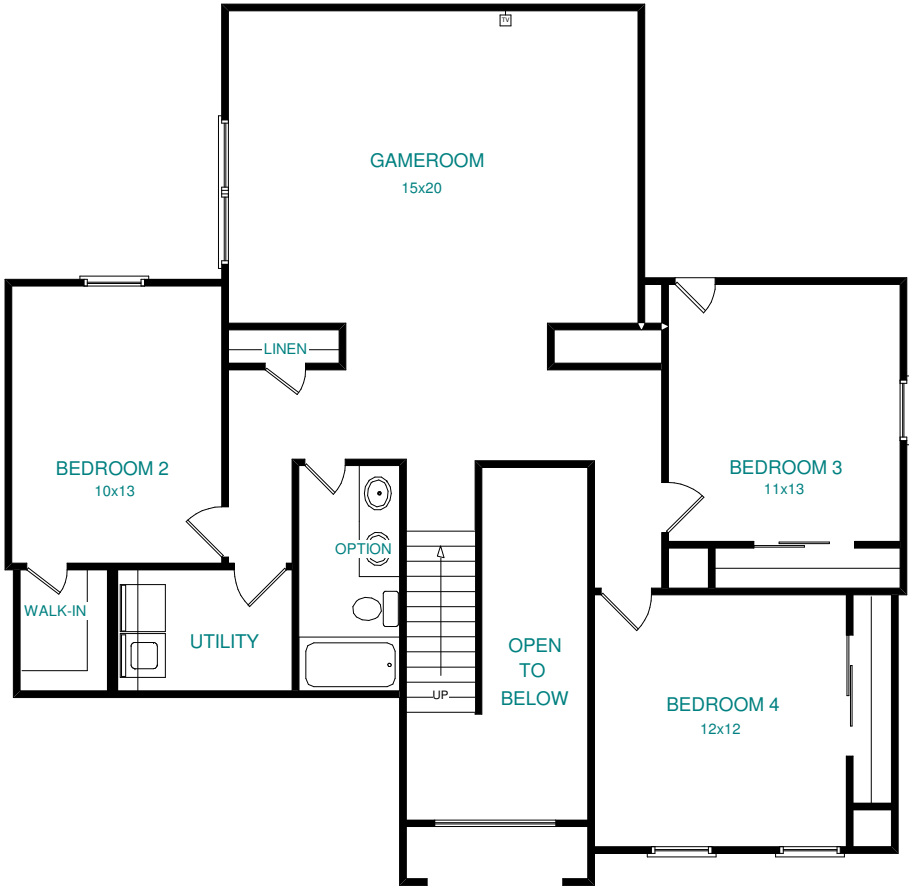

BRIARWOOD HOMES PLAN 1654

3102 SQ FT

FIRST FLOOR

SECOND FLOOR