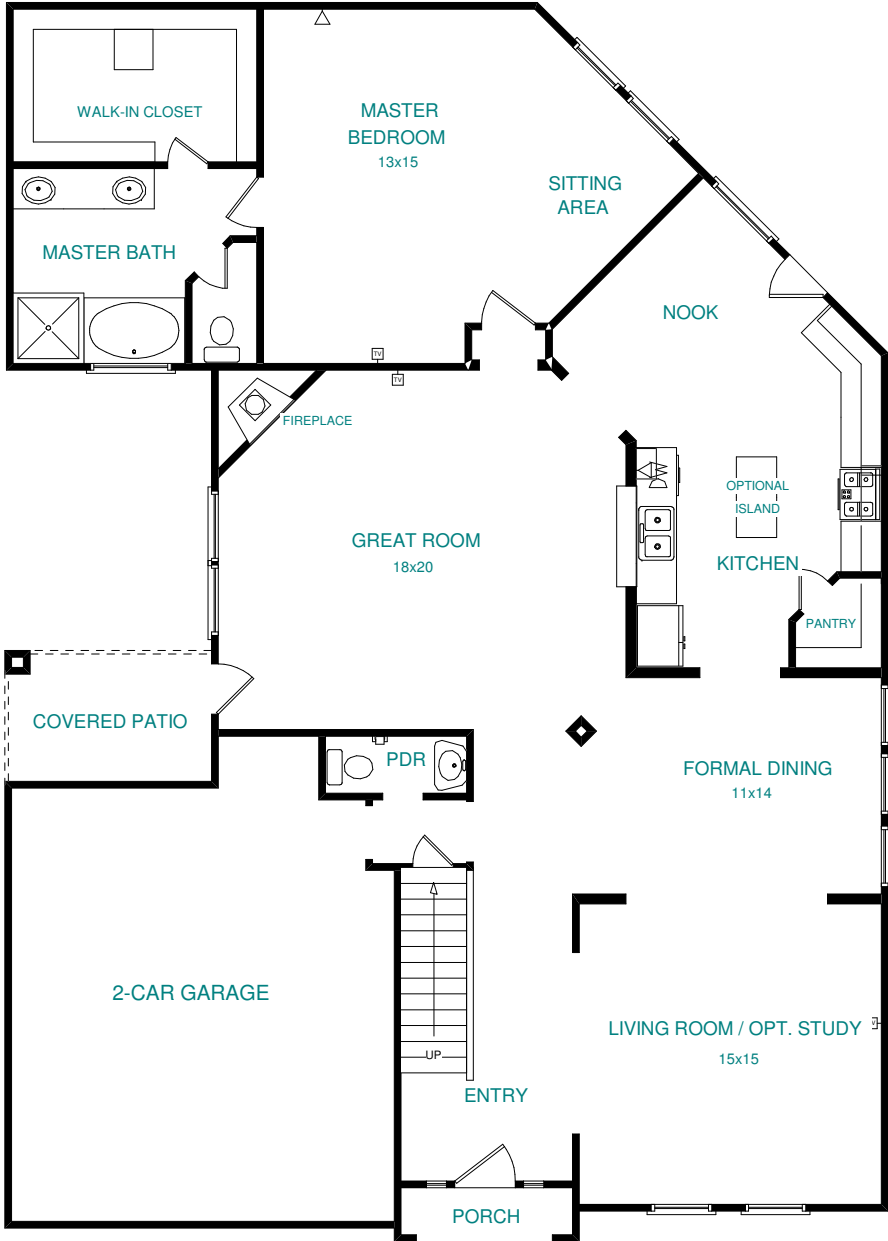

BRIARWOOD HOMES PLAN 1654

3102 SQ FT

FIRST FLOOR

SECOND FLOOR